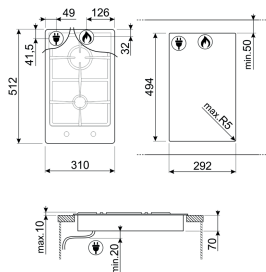

Classica Aesthetic PGF32G

2 Gas Burners Hob 30 cm

Built-in type: Ultra-low profile
Colour: Stainless steel
Finishing: Satin
Aesthetics: Classica
Type of steel: Brushed
No. of controls: 2
Cast Iron Grids
Total no. of cook zones: 2
No. of gas cook zones: 2
1st zone position: Front-centre
2nd zone position: Rear-centre
1st zone type: Gas - AUX
2nd zone type: Gas - Rapid
1st zone power: 1.05 kW
2nd zone power: 2.50 kW

External Dimensions

- ① H 512 mm
- ② W 310 mm
- ③ D 70 mm