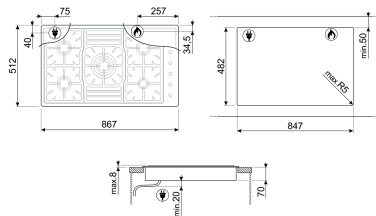

Ultra-low profile Built-in type

1st zone type: Gas - Semi Rapid

2nd zone type: Gas - Semi Rapid

3rd zone type: Gas - UR

4th zone type: Gas - Semi Rapid

5th zone type: Gas - AUX

1st zone power: 1.75 kW

2nd zone power: 1.75 kW

3rd zone power: 3.90 kW

4th zone power: 1.75 kW

5th zone power: 1.05 kW

External Dimensions

① H 509 mm

② W 864 mm

③ D 78 mm