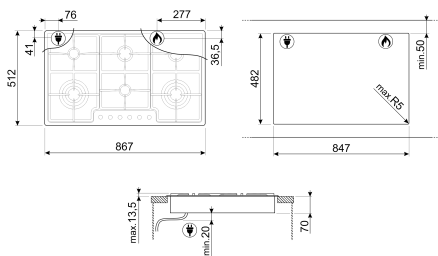

smeg

Classica Aesthetic
PGF96

6 Burners Gas Hob 90 cm

Stainless steel Colour
Satin Finishing
Brushed Steel
6 Control Knobs
Cast Iron Grids
Ultra-low profile Built-in type
1st zone type: Gas - UR
2nd zone type: Gas - AUX
3rd zone type: Gas - AUX
4th zone type: Gas - Semi Rapid
5th zone type: Gas - UR
6th zone type: Gas - Semi Rapid
1st zone power: 4.20 kW
2nd zone power: 1.05 kW
3rd zone power: 1.05 kW
4th zone power: 1.75 kW
5th zone power: 4.20 kW
6th zone power: 1.75 kW

External Dimensions

- ① H 512 mm
- ② W 867 mm
- ③ D 78 mm