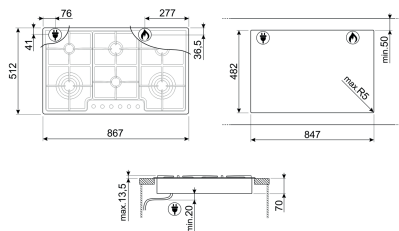

Classica Aesthetic PGF96

6 Burners Gas Hob 90 cm

Stainless steel Colour
Satin Finishing
Brushed Steel
6 Control Knobs
Cast Iron Grids
Ultra-low profile Built-in type
1st zone type: Gas - UR
2nd zone type: Gas - AUX
3rd zone type: Gas - AUX
4th zone type: Gas - Semi Rapid
5th zone type: Gas - UR
6th zone type: Gas - Semi Rapid
1st zone power: 4.20 kW
2nd zone power: 1.05 kW
3rd zone power: 1.05 kW
4th zone power: 1.75 kW
5th zone power: 4.20 kW
6th zone power: 1.75 kW

External Dimensions

- ① H 512 mm
- ② W 867 mm
- ③ D 78 mm