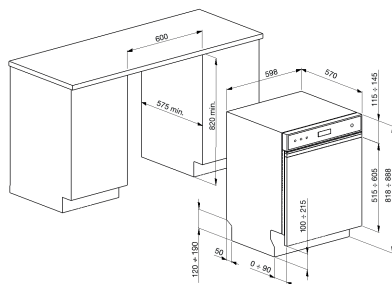

PL292DX Universale Aesthetic

Semi-integrated Dishwasher

Color: Stainless steel
Finishing: Fingerproof
Aesthetics: Universale
Front panel colour: Finger friendly stainless steel
Door type: Without frame
LED/display colour: White
Buttons colour: Silver (oropal grey)
N. of programmes: 5
Soak: Yes
ECO: Yes
Mix: Yes
Intense: Yes
2/1 load: Yes
Washing temperatures: 70,65,50 °C
Extra dry option: Yes
Delay timer option: 9-6-3 hours
N° baskets: 2
Basket colour: Grey
Basket components colour: Grey
Handle: In plastic on upper and lower basket

External Dimensions

- ① H 818 mm
- ② W 598 mm
- ③ D 570 mm