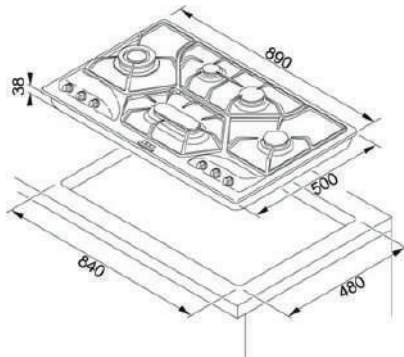

POI 6 3GAV-D-O

Opera 90 cm gas hob

Double ring burner
Cast iron grids
Metal looking frontal knobs
Auto-ignition
Auto-lock safety device
5 cooking zones:
Double Crown 3300W
Semi Rapid 2x1750W
Auxiliary 1000W
Fish Kettle 1900W

External Dimensions

- H 500 mm
- W 890 mm

HOBS CREATED WITH THE HEAT OF PASSION

At the heart of every Franke hob is cutting edge design and advanced technology built to last.

Whether you prefer a gas or induction hob, we offer styles with matching ovens and more to give you perfect choice for your home.