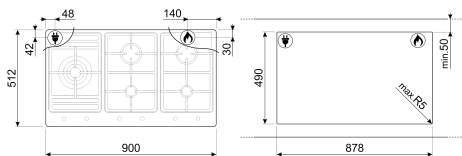

1st zone type: Gas - 2UR (dual)

2nd zone type: Gas - Rapid

3rd zone type: Gas - AUX

4th zone type: Gas - Rapid

5th zone type: Gas - AUX

1st zone power: 5.00 kW

2nd zone power: 2.50 kW

3rd zone power: 1.05 kW

4th zone power: 2.50 kW

5th zone power: 1.05 kW

External Dimensions

① H 512 mm

② W 867 mm

③ D 76 mm