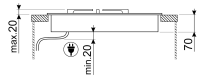

1st zone type: Gas - 2UR (dual)

2nd zone type: Gas - Rapid

3rd zone type: Gas - AUX

4th zone type: Gas - Rapid

5th zone type: Gas - AUX

1st zone power: 5.00 kW

2nd zone power: 2.50 kW

3rd zone power: 1.05 kW

4th zone power: 2.50 kW

5th zone power: 1.05 kW

External Dimensions

① H 512 mm

② W 867 mm

③ D 76 mm