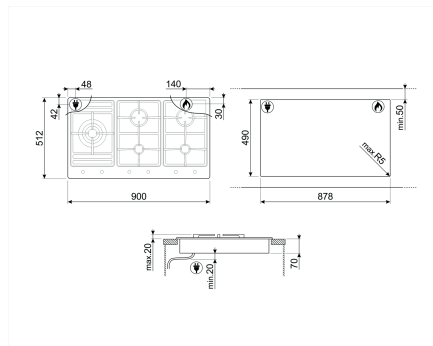

1st zone type: Gas - 2UR (dual)

2nd zone type: Gas - Rapid

3rd zone type: Gas - AUX

4th zone type: Gas - Rapid

5th zone type: Gas - AUX

1st zone power: 5.00 kW

2nd zone power: 2.50 kW

3rd zone power: 1.05 kW

4th zone power: 2.50 kW

5th zone power: 1.05 kW

External Dimensions

① H 512 mm

② W 900 mm

③ D 76 mm