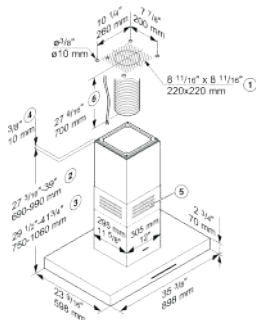

Miele

PUR 98D

90cm Island cooker hood with energy-efficient LED lighting and light-touch switches for easy use.

Convertible air guide
Electronic controls
3 Power levels + 1 Booster level
Easy-to-clean canopy interior
A Energy efficiency class
4 x 3 W LED lights
Dual-action blower
Safety shut-off
Air throughput in Level 1 (m³/h) 190
Air throughput in Level 2 (m³/h) 270
Air throughput in Level 3 (m³/h) 330
Air throughput in Booster level (m³/h) 650
Sound power in Level 1 (dB(A) re 1 pW) 57.00
Sound power in Level 2 (dB(A) re 1 pW) 62.00
Sound power in Level 3 (dB(A) re 1 pW) 66.00
Sound power in Booster level (dB(A) re 1 pW) 73.00

External Dimensions

- ① H 1060 mm
- ② W 898 mm
- ③ D 598 mm