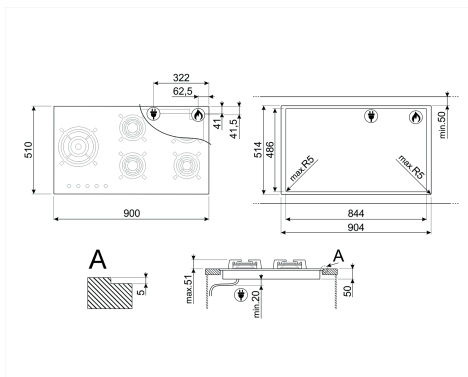

5th zone power: 1.10 kW

Gas connection rating (W): 12900 W

External Dimensions

① H 510 mm

② W 900 mm

③ D 48 mm