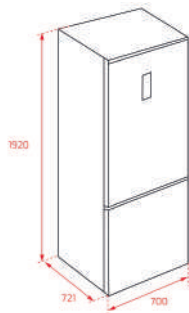

VitaCare Box

Long Life No Frost Combi Refrigerator 192cm

Free Standing bottom freezer refrigerator
LongLife No Frost with 2 independent circuits
IonClean technology
Inverter motor
Outer control display
Electronic adjustable thermostat
VitaCare Box drawer + ZeroBox drawer
Safety glass shelves
On holidays function
Fast freezing and fast cooling function
Flexi rack
Front adjustable feet
ECO Function
LED Illumination
Reversible doors
Climate class: T/SN
Total capacity (gross/net): 510 / 461 litres
Bottle rack
2 ice cube trays and twister ice maker included

External Dimensions

- H 1920 mm
- W 700 mm
- D 721 mm