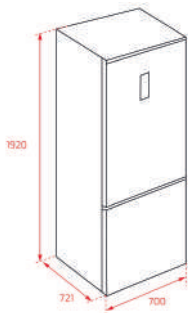

RBF 78720 GBK EU

Motor Inverter

On Holidays function

Eco Function

70cm width

IonClean Technology

LED

LongLife No Frost

VitaCare Box

Zero Box