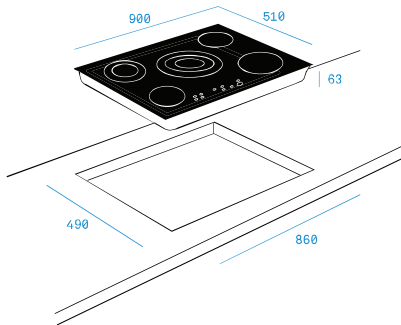

### 90 cm vitroceramic hob

- 5 zones
- 1 double zone
- 1 large triple zone
- Touch control
- Crystal cut glass
- Separate residual heat indicator
- SCHOTT CERAN surface
- Separated zones controller

### External Dimensions

- ↑ H 510 mm
- W 900 mm