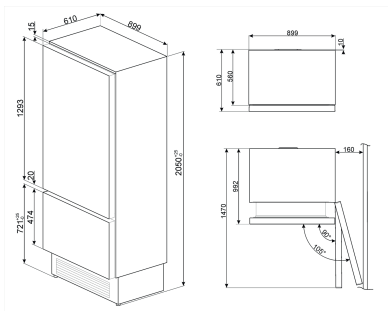

Universale Aesthetic RI96RSI