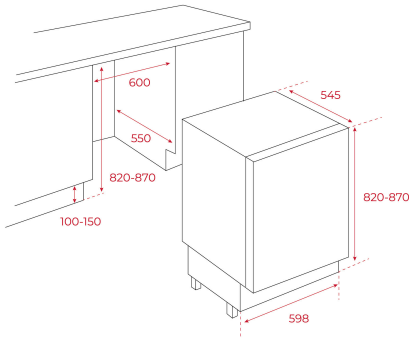

RSL 41150 BU

Motor
Inverter

Easy 90

LED

TEKA

Built-in table top refrigerator with mini freezer

Built-in table top refrigerator

Manual defrost

Manual adjustable thermostat

2 safety glass shelves

Mini freezer included

Front adjustable feet

LED Illumination

Reversible doors

Climate class: SN/T

Total capacity (gross/net): 125 / 107 litres

Ice cube tray included

External Dimension

- ↑ H 820 mm
- W 598 mm
- ↗ D 545 mm