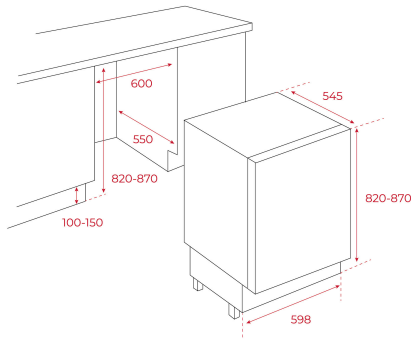

RSR 41150 BU

Motor
Inverter

Easy 90

LED

TEKA

Built-in table top refrigerator with mini freezer

Built-in table top refrigerator

Manual defrost

Manual adjustable thermostat

2 safety glass shelves

Mini freezer included

Front adjustable feet

LED Illumination

Reversible doors

Climate class: SN/T

Total capacity (gross/net): 125 / 107 litres

Ice cube tray included

External Dimension

- H 820 mm
- W 598 mm
- D 545 mm