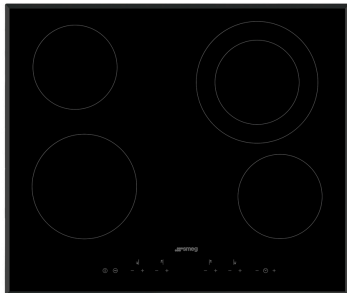

smeg
Universale Aesthetic
SE364ETB

Ceramic Hob 60 cm

Glass Type: Ceramic

Built-in type: Ultra-low profile

Power supply: Electric

Colour: Black

Total no. of cook zones: 4

Power levels: 9

1st zone type: Ceramic - Single

2nd zone type: Ceramic - Single

3rd zone type: Ceramic - Double

4th zone type: Ceramic - Single

1st zone dimensions: Ø 18.4 cm

2nd zone dimensions: Ø 14.8 cm

3rd zone dimensions: Ø 14.8 - Ø 21.4 cm

4th zone dimensions: Ø 14.8 cm

1st zone power: 1.80 kW

2nd zone power: 1.20 kW

3rd zone power: 2.20 - 1.00 kW

4th zone power: 1.20 kW

External Dimensions

① H 510 mm

② W 600 mm