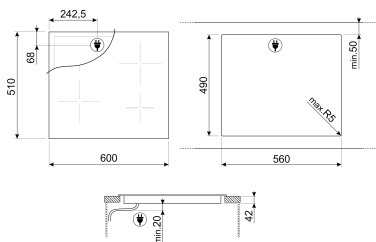

smeg
Universale Aesthetic
SE364ETB