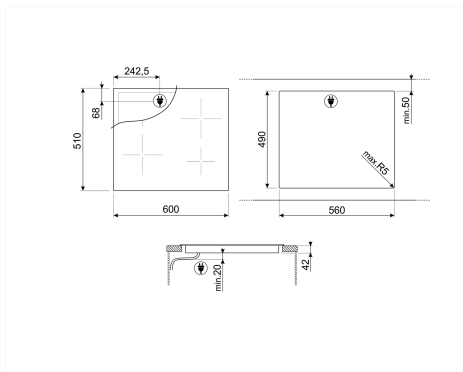

Universale Aesthetic SE364ETB

Ceramic Hob 60 cm

Glass Type: Ceramic

Built-in type: Ultra-low profile

Power supply: Electric

Colour: Black

Total no. of cook zones: 4

Power levels: 9

1st zone type: Ceramic - Single

2nd zone type: Ceramic - Single

3rd zone type: Ceramic - Double

4th zone type: Ceramic - Single

1st zone dimensions: Ø 18.4 cm

2nd zone dimensions: Ø 14.8 cm

3rd zone dimensions: Ø 14.8 - Ø 21.4 cm

4th zone dimensions: Ø 14.8 cm

1st zone power: 1.80 kW

2nd zone power: 1.20 kW

3rd zone power: 2.20 - 1.00 kW

4th zone power: 1.20 kW

External Dimensions

① H 510 mm

② W 600 mm

③ D 50 mm