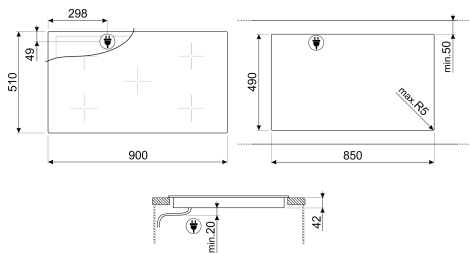

smeg
Universale Aesthetic
SE395ETB

Ceramic Hob 90 cm

Glass Type: Ceramic

Built-in type: Ultra-low profile

Power supply: Electric

Colour: Black

Finishing: Glass

Total no. of cook zones: 5

No. of ceramic cook zones: 5

No. of cooking zones with booster: 5

Power levels: 9

1st zone type: Ceramic - Double

2nd zone type: Ceramic - Single

3rd zone type: Ceramic - Triple

4th zone type: Ceramic - Single

5th zone type: Ceramic - Single

1st zone dimensions: Ø 12.4 - Ø 18.0 cm

2nd zone dimensions: Ø 15.0 cm

3rd zone dimensions: Ø 15.0 - Ø 21.6 - Ø 29.0 cm

4th zone dimensions: Ø 20.0 cm

5th zone dimensions: Ø 15.0 cm

External Dimensions

① H 510 mm

② W 900 mm

③ D 50 mm