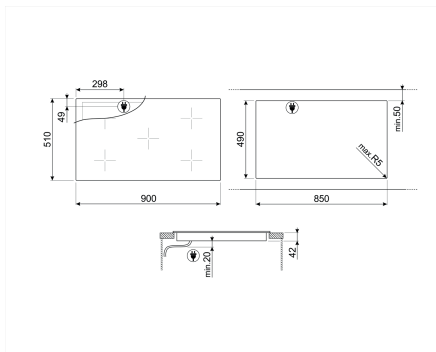

Universale Aesthetic

S|