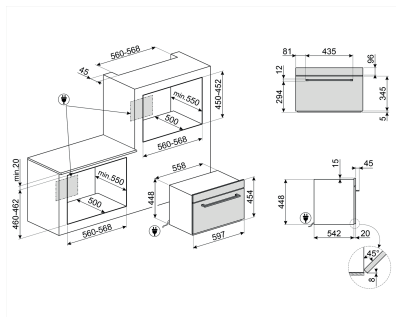

Cucina Aesthetics SF4400MCX1

Compact 45cm Cucina Combi Microwave

Controls: Touch
Display: LED
End of Cycle Indicator: Yes
Door Opening: Drop Down
Door Hinge: Bottom
Door Glass: Triple Glazed Door
Heat Reflective Glass: Yes
Lock: Child Lock
Rapid Heat: Yes
Number of Power Levels: 5
Colour: Stainless Steel
Capacity (Usable/Litres): 44
Cavity Material: Stainless Steel
Automatic Programmes: Yes
Eclipse Glass More Information: Yes
Fast Preheat: Yes

External Dimensions

- ① H 454 mm
- ② W 597 mm
- ③ D 562 mm