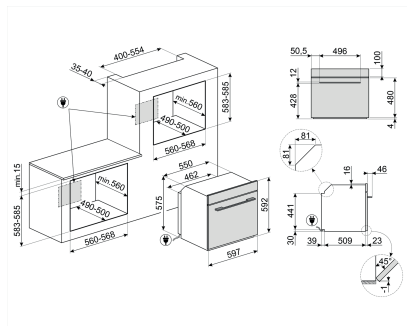

Linea Aesthetic SF6100VB3