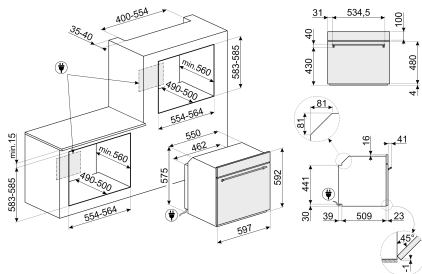

### Thermo-ventilated Oven 60cm

Product Family: Oven  
Category: 60cm  
Cooking Method: Thermo-ventilated  
Power supply: Electric  
Cleaning system: Vapor Clean  
No. of cooking functions: 8  
Display: Yes  
Control setting: Knobs & touch buttons  
No. of controls: 2  
Time-setting options: Delay start and automatic end cooking  
Rapid pre-heating: Yes  
Energy efficiency class: A  
Net volume of the cavity: 70 l  
Display name: DigiScreen  
Minimum Temperature: 50 °C  
Maximum temperature: 250 °C  
Cavity material: Ever clean Enamel  
No. of shelves: 5

### External Dimensions

- H 592 mm
- W 597 mm
- D 548 mm