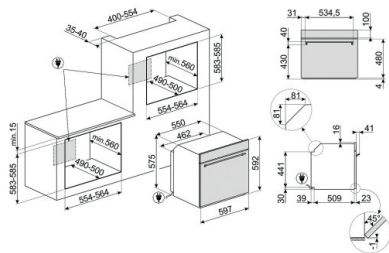

Classica Aesthetic SF6300VX