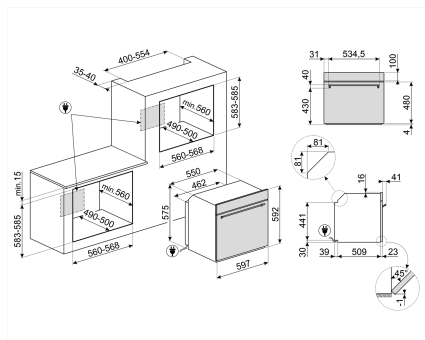

### Thermo-ventilated Oven 60cm

No. of cooking functions: 10  
Vapor Clean Cleaning Function  
Display name: CompactScreen  
Temperature control: Electronic  
Minimum Temperature: 30 °C  
Maximum temperature: 280 °C  
Cavity material: Ever clean Enamel  
No. of shelves: 5  
N. of fans: 1  
No. of lights: 1  
Light when door is opened: Yes  
Removable door: Yes  
Full glass inner door: Yes  
Removable inner door: Yes  
Total no. of door glasses: 3  
Lower heating element power: 1200 W  
Grill element - power: 1800 W  
Circular heating element - Power: 2000 W

### External Dimensions

- ① H 592 mm
- ② W 597 mm
- ③ D 548 mm