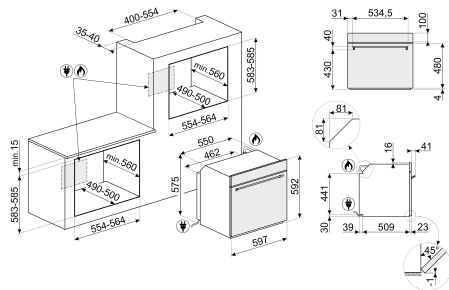

Temperatures: from °150C to °265C

NEROVISTA glass

Enamelled deep tray of 40 mm

Electrical connection rating (W): 70 W

Frequency (Hz): 60/50

Hz Current (A): 1 A

Voltage (V): 240-220 V

### External Dimensions

① H 592 mm

② W 597 mm

③ D 572 mm