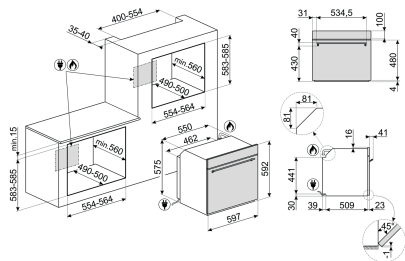

Classica Aesthetic SF6341GGX

Gas Oven with Gas Grill 60cm

Gas Static Oven, 60cm, Classica
Anti-finger Print Stainless Steel
Energy Rating: A
Gross capacity: 70 lt
Gas grill
Minute minder
Control knobs
Temperatures: from °150C to °265C
NEROVISTA glass
Enamelled deep tray of 40 mm
Electrical connection rating (W): 70 W
Frequency (Hz): 60/50 Hz
Current (A): 1 A
Voltage (V): 240-220 V

External Dimensions

- ① H 592 mm
- ② W 597 mm
- ③ D 572 mm