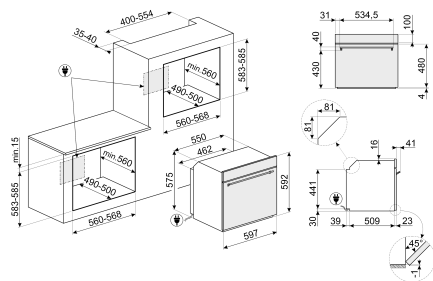

Minimum Temperature: 50 °C

Maximum temperature: 250 °C

Cavity material: Ever clean Enamel

No. of shelves: 5

Energy efficiency class: A

Net volume of the cavity: 70 l

Voltage: 240-220 V

Nominal power: 3000 W

Frequency (Hz): 60/50 Hz

Power supply cable length: 115 cm

External Dimensions

➊ H 592 mm

➋ W 597 mm

➌ D 548 mm