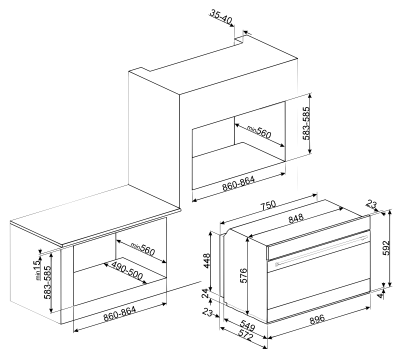

### Gas Oven with Electric Grill 90cm

Energy efficiency class A  
Gross capacity: 116 litres  
No. of cooking functions 6  
Gas safety valve  
Cooling system  
Minute minder  
Fingerproof  
Stainless Steel Fan assisted  
No. of shelves 5  
Minimum Temperature 130 °C  
Maximum temperature 250 °C  
End of cooking acoustic alarm  
Display / Clock  
Electrical connection rating 3100 W  
Frequency 60/50 Hz

### External Dimensions

- ① H 592 mm
- ➔ W 896 mm
- ⊗ D 572 mm