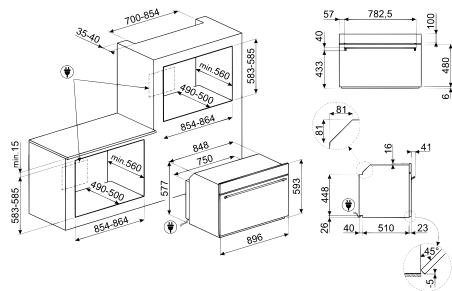

Classica Aesthetic SF9390X1

Thermo-ventilated Oven 90cm

Display technology: LCD
Temperature control: Electronic
Minimum Temperature: 30 °C
Maximum temperature: 280 °C
Cavity material: Ever clean Enamel
No. of shelves: 5
Energy efficiency class: A+
Net volume of the cavity: 115 l
Time-setting options: Delay start and automatic end cooking
Minute minder: Yes
Showroom demo option: Yes
Rapid pre-heating: Yes
Controls Lock / Child Safety: Yes
Other options: Keep warm, Eco light
No. of cooking functions: 9
Automatic programmes: 20
Vapor Clean cleaning function
Leavening function

External Dimensions

- ① H 595 mm
- ② W 896 mm
- ③ D 571 mm