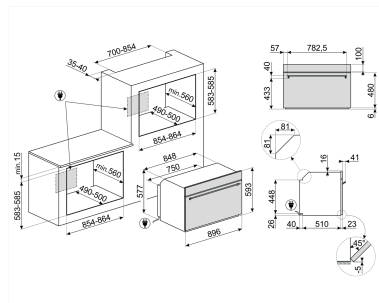

Classica Aesthetic SF9390X1

Thermo-ventilated Oven 90cm

Display technology: LCD
Temperature control: Electronic
Minimum Temperature: 30 °C
Maximum temperature: 280 °C
Cavity material: Ever clean Enamel
No. of shelves: 5
Energy efficiency class: A+
Net volume of the cavity: 115 l
Time-setting options: Delay start and automatic end cooking
Minute minder: Yes
Showroom demo option: Yes
Rapid pre-heating: Yes
Controls Lock / Child Safety: Yes
Other options: Keep warm, Eco light
No. of cooking functions: 9
Automatic programmes: 20
Vapor Clean cleaning function
Leavening function

External Dimensions

- ① H 595 mm
- ② W 896 mm
- ③ D 571 mm