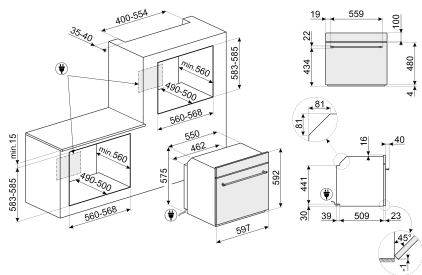

Coloniale Aesthetic SFP805AO