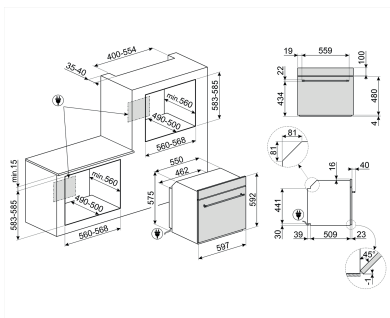

Coloniale Aesthetic SFP805AO

Thermo-ventilated Electric Oven 60cm

Component finish: Polished brass
Net volume of the cavity: 70 l
No. of cooking functions: 7
Temperature control: Electronic
Minimum Temperature: 50 °C
Maximum temperature: 280 °C
Cavity material: Ever clean Enamel
Shelves type: Metal racks
Removable inner door: Yes
Total no. of door glasses: 4
Soft Close hinges: Yes
Safety Thermostat: Yes
Cooling system: Tangential
Lower heating element power: 1200 W
Upper heating element - Power: 1000 W
Grill element - power: 1700 W
Large grill - Power: 2700 W
Circular heating element - Power: 2000 W

External Dimensions

- ① H 820 mm
- ② W 597 mm
- ③ D 548 mm