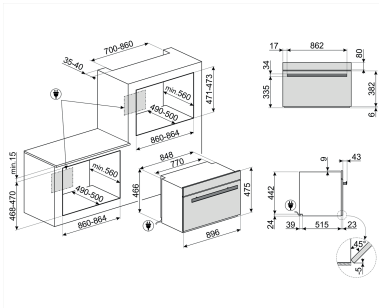

### Thermo-ventilated Oven Reduced height 90cm

- Energy efficiency class: A+
- Net volume of the cavity: 85 l
- Display technology: TFT VivoScreen
- Temperature control: Electronic
- Minimum Temperature: 30 °C
- Maximum temperature: 280 °C
- Cavity material: Ever clean Enamel
- Time-setting options: Delay start and automatic end cooking
- Minute minder: Yes
- Showroom demo option: Yes
- Touch guide: Yes
- Rapid pre-heating: Yes
- Instant GO: Yes
- Smart cooking: Yes
- Chronology: Yes, the last 10 functions utilized
- Other options: Keep warm, Eco light, Language setting, Digital clock display, Tones, Tones volume, Brightness

### External Dimensions

- ① H 475 mm
- ② W 896 mm
- ③ D 571 mm