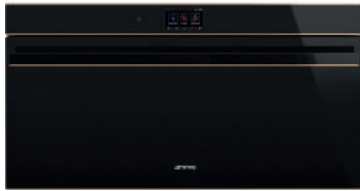

### Thermo-ventilated Oven Reduced height 90cm

- Energy efficiency class: A+
- Net volume of the cavity: 85 l
- Display technology: TFT VivoScreen
- Temperature control: Electronic
- Minimum Temperature: 30 °C
- Maximum temperature: 280 °C
- Cavity material: Ever clean Enamel
- Time-setting options: Delay start and automatic end cooking
- Minute minder: Yes
- Showroom demo option: Yes
- Touch guide: Yes
- Rapid pre-heating: Yes
- Instant GO: Yes
- Smart cooking: Yes
- Chronology: Yes, the last 10 functions utilized
- Other options: Keep warm, Eco light, Language setting, Digital clock display, Tones, Tones volume, Brightness

### External Dimensions

- ① H 475 mm
- ② W 896 mm
- ③ D 571 mm