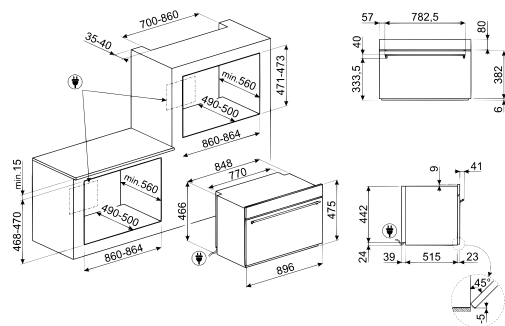

Classica Aesthetic SFR9300X

Thermo-ventilated Oven Reduced height 90cm

Thermo-ventilated
Stainless steel
A+ Energy efficiency class
Vapor Clean Cleaning system
Display name: DigiScreen
Display technology: LED
Temperature control: Electronic
Minimum Temperature: 50 °C
Maximum temperature: 260 °C
Cavity material: Ever clean Enamel
Net volume of the cavity: 85 l
Time-setting options: Delay start and
automatic end cooking
Minute minder: Yes
Control setting: Knobs & touch buttons
No. of controls: 2
Control knobs: Classic
Controls colour: Steel effect

External Dimensions

- ① H 475 mm
- ② W 896 mm
- ③ D 515 mm