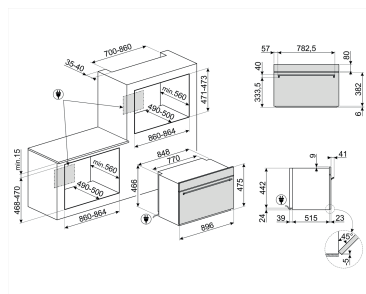

### Thermo-ventilated Oven Reduced height 90cm

Reduced height 90cm

Thermo-ventilated

Stainless steel

A+ Energy efficiency class

Vapor Clean Cleaning system

Display name: DigiScreen

Display technology: LED

### External Dimensions

① H 475 mm

② W 896 mm

③ D 571 mm