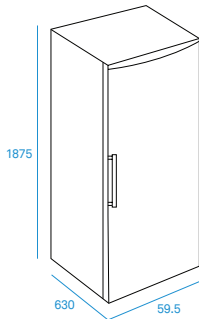

## SI8 1D XD

### Dimensions

Height (cm): 187.5

Width (cm): 59.5

Depth (cm): 63.0

### Structural features

Shelves for Bottles: Yes

Total unit net capacity (l): 363

Refrigerator Net capacity (l): 363

Type of control: Electronic

Defrost process fridge section: Semi-automatic

Adjustable feet: Yes - front only

### External Dimensions

① 1875 mm

② 595 mm

③ 630 mm