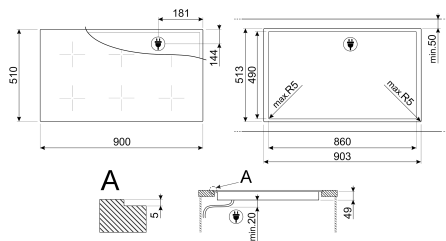

smeg

Universale Aesthetic
SIM3964D

Induction Hob 90 cm

Colour: Black
Finishing: Glass
Glass type: ceramic
Eclipse Type of control setting: EVO Slider
Total no. of cook zones: 6
No. of induction cook zones: 6
Time-setting options: Spegnimento automatico
No. of cooking zones with booster: 6
No. of Flexible zones: 3
Main on/off switch: Yes
Power levels: 9 Auto-vent 2.0: Si
Flexible Zone Type: MultiZone
End cooking timer: 6
Pause option: Yes
Minute minder: 1
End of cooking alarm: Yes
Residual time indicator: Yes
Limited Power Consumption Mode: Si Advance

External Dimensions

- ➊ H 510 mm
- ➋ W 900 mm
- ➌ D 49 mm