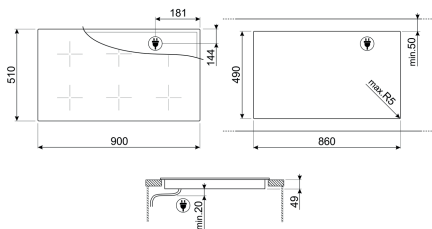

Universale Aesthetic SIM3964D

Induction Hob 90 cm

Colour: Black
Finishing: Glass
Glass type: ceramic Eclipse
Type of control setting: EVO Slider
Total no. of cook zones: 6
No. of induction cook zones: 6
Time-setting options: Spegnimento automatico
No. of cooking zones with booster: 6
No. of Flexible zones: 3
Main on/off switch: Yes
Power levels: 9
Auto-vent 2.0: Si
Flexible Zone Type: MultiZone
End cooking timer: 6
Pause option: Yes
Minute minder: 1
End of cooking alarm: Yes
Residual time indicator: Yes
Limited Power Consumption Mode: Si Advance

External Dimensions

- ① H 510 mm
- ② W 900 mm
- ③ D 49 mm