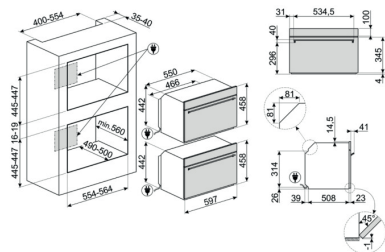

Classica Aesthetic SO4301M0X