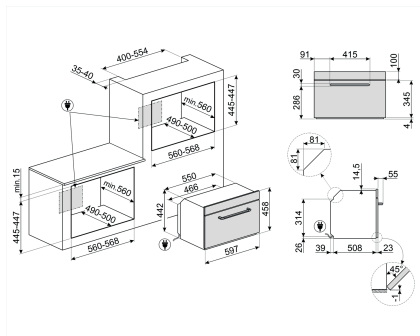

### Micro combi Galileo Oven Compact 45 cm

Display name: EvoScreen  
Temperature control: Electronic  
Minimum Temperature: 30 °C  
Maximum temperature: 250 °C  
Cavity material: Ever clean Enamel  
No. of shelves: 2  
Shelves type: Metal racks  
Tilting grill: Yes  
Microwave effective power: 800 W  
Door opening type: Standard opening  
Door: Temperate door  
Total no. of door glasses: 3  
Soft Close hinges: Yes  
Soft Open: Yes  
Safety Thermostat: Yes  
Cooling system: Tangential  
Lower heating element power: 1000 W  
Grill element - power: 2000 W  
Circular heating element - Power: 1400 W

### External Dimensions

- ① H 458 mm
- ② W 597 mm
- ③ D 548 mm