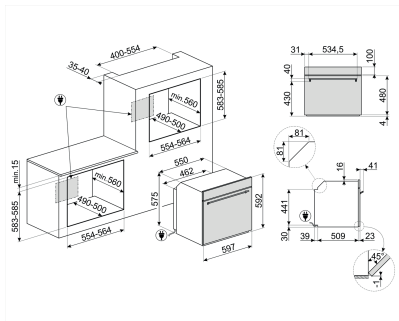

Classica Aesthetic SO6302TX