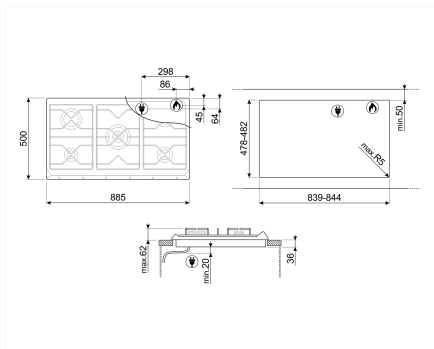

2nd zone type: Gas - Rapid

3rd zone type: Gas - 2UR (dual)

4th zone type: Gas - Semi Rapid

5th zone type: Gas - Semi Rapid

1st zone power: 1.10 kW

2nd zone power: 3.10 kW

3rd zone power: 5.00 kW

4th zone power: 1.70 kW

5th zone power: 1.70 kW

External Dimensions

① H 500 mm

② W 885 mm

③ D 30 mm