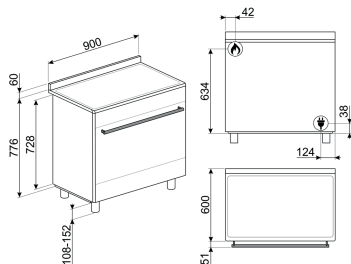

SSA91GGX9

Auto ignition