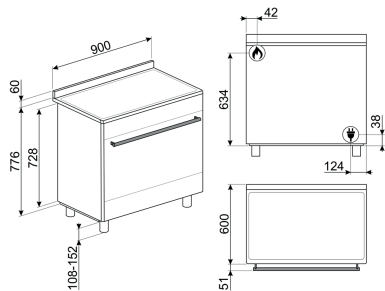

Classica SSA91MAA9

Gas Cooker 90x60 cm

Colour: Anthracite
Aesthetics: Classica
Design: Standard
Serie: Concerto
Material: Enamelled
Door: With 2 horizontal strips
Command panel finish: Enamelled metal
Hob colour: Stainless steel
Handle: Smeg Classic
Controls colour: Stainless steel
Upstand: Yes
Display: electronic 5 buttons
Type of pan stands: Cast Iron
Glass type: Stopsol
Handle Colour: Brushed stainless steel
Control knobs: Smeg Classic
No. of controls: 7
Feet: Stainless steel
Storage compartment: Door

External Dimensions

- ① H 900 mm
- ② W 900 mm
- ③ D 600 mm