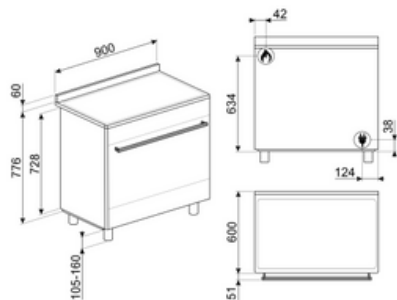

SSA91MABL2