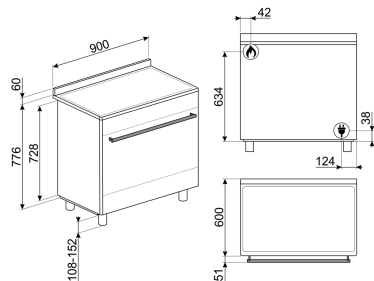

Classica SSA91MAX9

Cooker with Gas Hob 90x60 cm

Colour: Stainless steel
Finishing: Satin
Aesthetics: Classica
Design: Standard
Serie: Concerto
Material: Stainless steel
Door: With 2 horizontal strips
Command panel finish: Stainless steel
Hob colour: Stainless steel
Handle: Smeg Classic
Controls colour: Stainless steel
Upstand: Yes
Display: electronic 5 buttons
Type of pan stands: Cast Iron
Glass type: Stopsol
Handle Colour: Brushed stainless steel
Control knobs: Smeg Classic
No. of controls: 7
Feet: Stainless steel
Storage compartment: Door

External Dimensions

- ① H 900 mm
- ② W 900 mm
- ③ D 600 mm