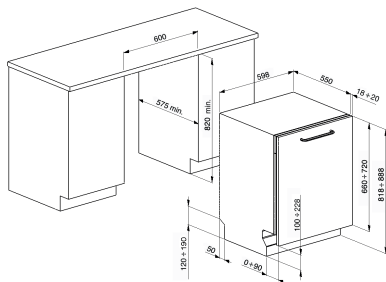

### Fully-integrated Dishwasher

Product Family: Dishwashers  
Commercial height: 82 cm  
Number of place settings: 13  
Installation: Fully-integrated built-in  
Commercial width: 60 cm  
Kitchen panel: Not supplied  
Color: Black  
Finishing: Black  
Aesthetics: Universale  
Front panel colour: Black  
Door type: Galvanized  
LED/display colour: White  
Buttons colour: Black  
N. of programmes: 5  
Soak: Yes  
ECO: Yes  
Mix: Yes  
Intense: Yes  
2/1 load: Yes  
Washing temperatures: 70,65,50 °C

### External Dimensions

- ① H 818 mm
- ② W 598 mm
- ③ D 545 mm