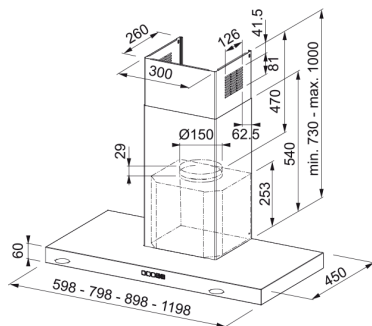

FRANKE

Mythos TALE 1215 W XS/2

Wall Hood, 120cm wide

Hood category T-Shape
Finish Stainless steel
Number of lamp 4
Lamp type Led S1001 4000K
Speed setting 3+i
UI type Touch metal
Energy efficiency class A++
Filter typology Cassette
Type of filter Stainless steel
Motor Group name SP A++
Diam. air outlet 150 mm

Exhaust capacities:

Capacity DIN IEC 61591 Int. 780 m³/h
Capacity DIN IEC 61591 Max. 450 m³/h
Capacity DIN IEC 61591 Min. 270 m³/h
Noiselevel DIN EN 60704-3 Int. 71 dB(A)
Noiselevel DIN EN 60704-3 Max. 60 dB(A)
Noiselevel DIN EN 60704-3 Min. 48 dB(A)
Power (W) 270 W
Pressure 590.00 Pa
Illumination Led S1001 4 lamps

External Dimensions

- ① H 790–1060 mm
- ② W 1200 mm
- ③ D 450 mm