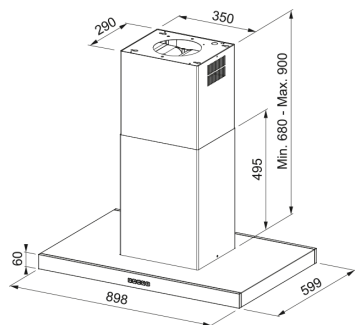

FRANKE

Mythos TALE 905 I BK MATT/2

Island Hood, 90cm wide

Hood category T-Shape
Finish Matte black
Number of lamp 4
Lamp type Led S1001 4000K
Speed setting 3+i
UI type Touch metal
Energy efficiency class A++
F. dynamic efficiency class A
Filter typology Cassette
Type of filter Stainless steel
Motor Group name SP A++
Diam. air outlet 150 mm

Exhaust capacities:

Capacity DIN IEC 61591 Int. 780 m³/h
Capacity DIN IEC 61591 Max. 450 m³/h
Capacity DIN IEC 61591 Min. 270 m³/h
Noiselevel DIN EN 60704-3 Int. 71 dB(A)
Noiselevel DIN EN 60704-3 Max. 60 dB(A)
Noiselevel DIN EN 60704-3 Min. 48 dB(A)
Power (W) 270 W
Pressure 590.00 Pa
Illumination Led S1001 4xW

External Dimensions

- ① H 680–900 mm
- ② W 900 mm
- ③ D 599 mm